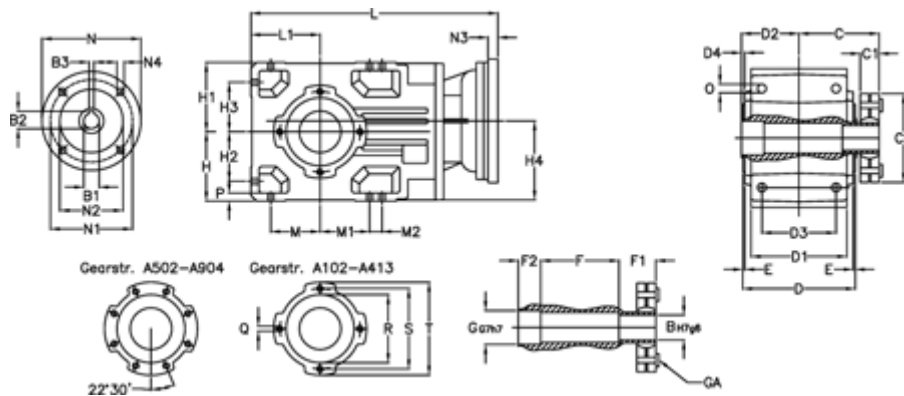

Article number: 29600203545235  
 Description: Bevel helical gearbox  
 A202US-35,4-P90B5

## Measures

B = 30	D1 = 110	F2 = 36	L = 325.5	N3 = -
B1 = 24	D2 = 60	G = 32	L1 = 80	N4 = M10x12
B2 = 27.3	D3 = 90	GA = 14,5 NM	M = 60.0	O = 9.5
B3 = 8	d4 = 4.5	H = 80	M1 = 60.0	P = 9
C = 89.5	Description = A202US-xx-P90 B5	H1 = 80	M2 = -	Q = M8x15
C1 = 23	E = 3.0	H2 = 60.0	N = 200	R = 95
C2 = 72.0	F = 77.5	H3 = 60.0	N1 = 165	S = 115
D = 136	F1 = 36.0	H4 = 93.0	N2 = 130	T = 140